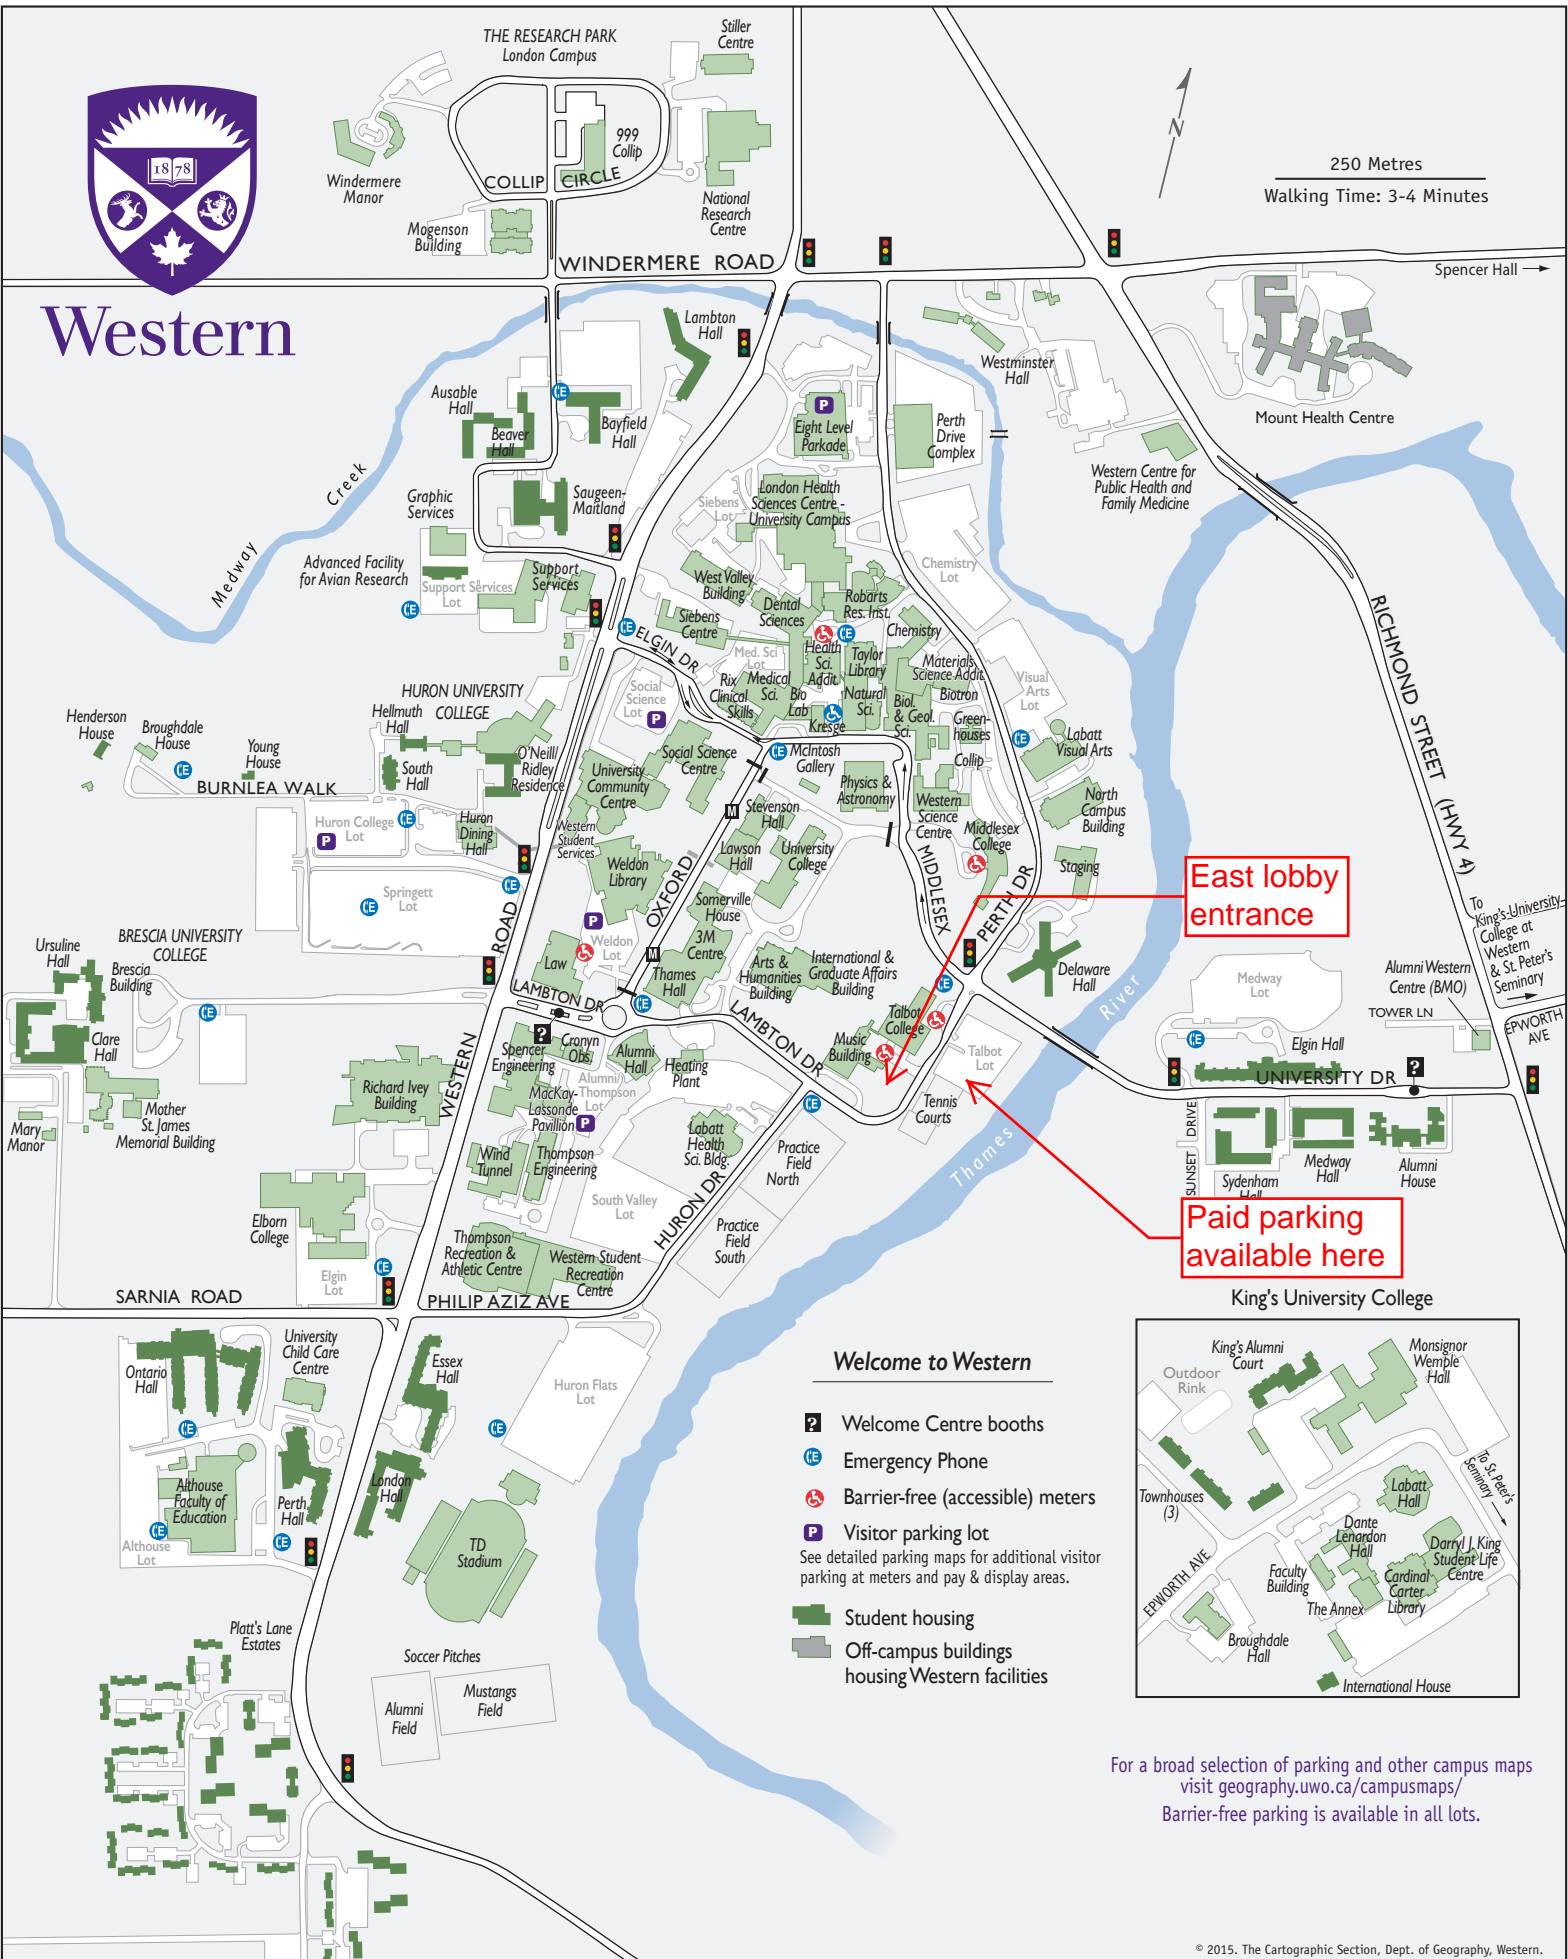

Western

East lobby entrance

Paid parking available here

Welcome to Western

- Welcome Centre booths
- Emergency Phone
- Barrier-free (accessible) meters
- Visitor parking lot
See detailed parking maps for additional visitor parking at meters and pay & display areas.
- Student housing
- Off-campus buildings housing Western facilities

For a broad selection of parking and other campus maps visit geography.uwo.ca/campusmaps/
Barrier-free parking is available in all lots.