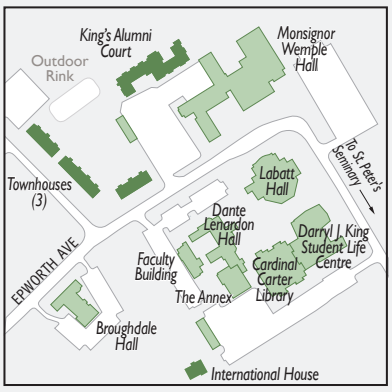

Western

East lobby entrance

Paid parking available here

Welcome to Western

- Welcome Centre booths
- Emergency Phone
- Barrier-free (accessible) meters
- Visitor parking lot
See detailed parking maps for additional visitor parking at meters and pay & display areas.
- Student housing
- Off-campus buildings housing Western facilities

For a broad selection of parking and other campus maps visit geography.uwo.ca/campusmaps/
Barrier-free parking is available in all lots.